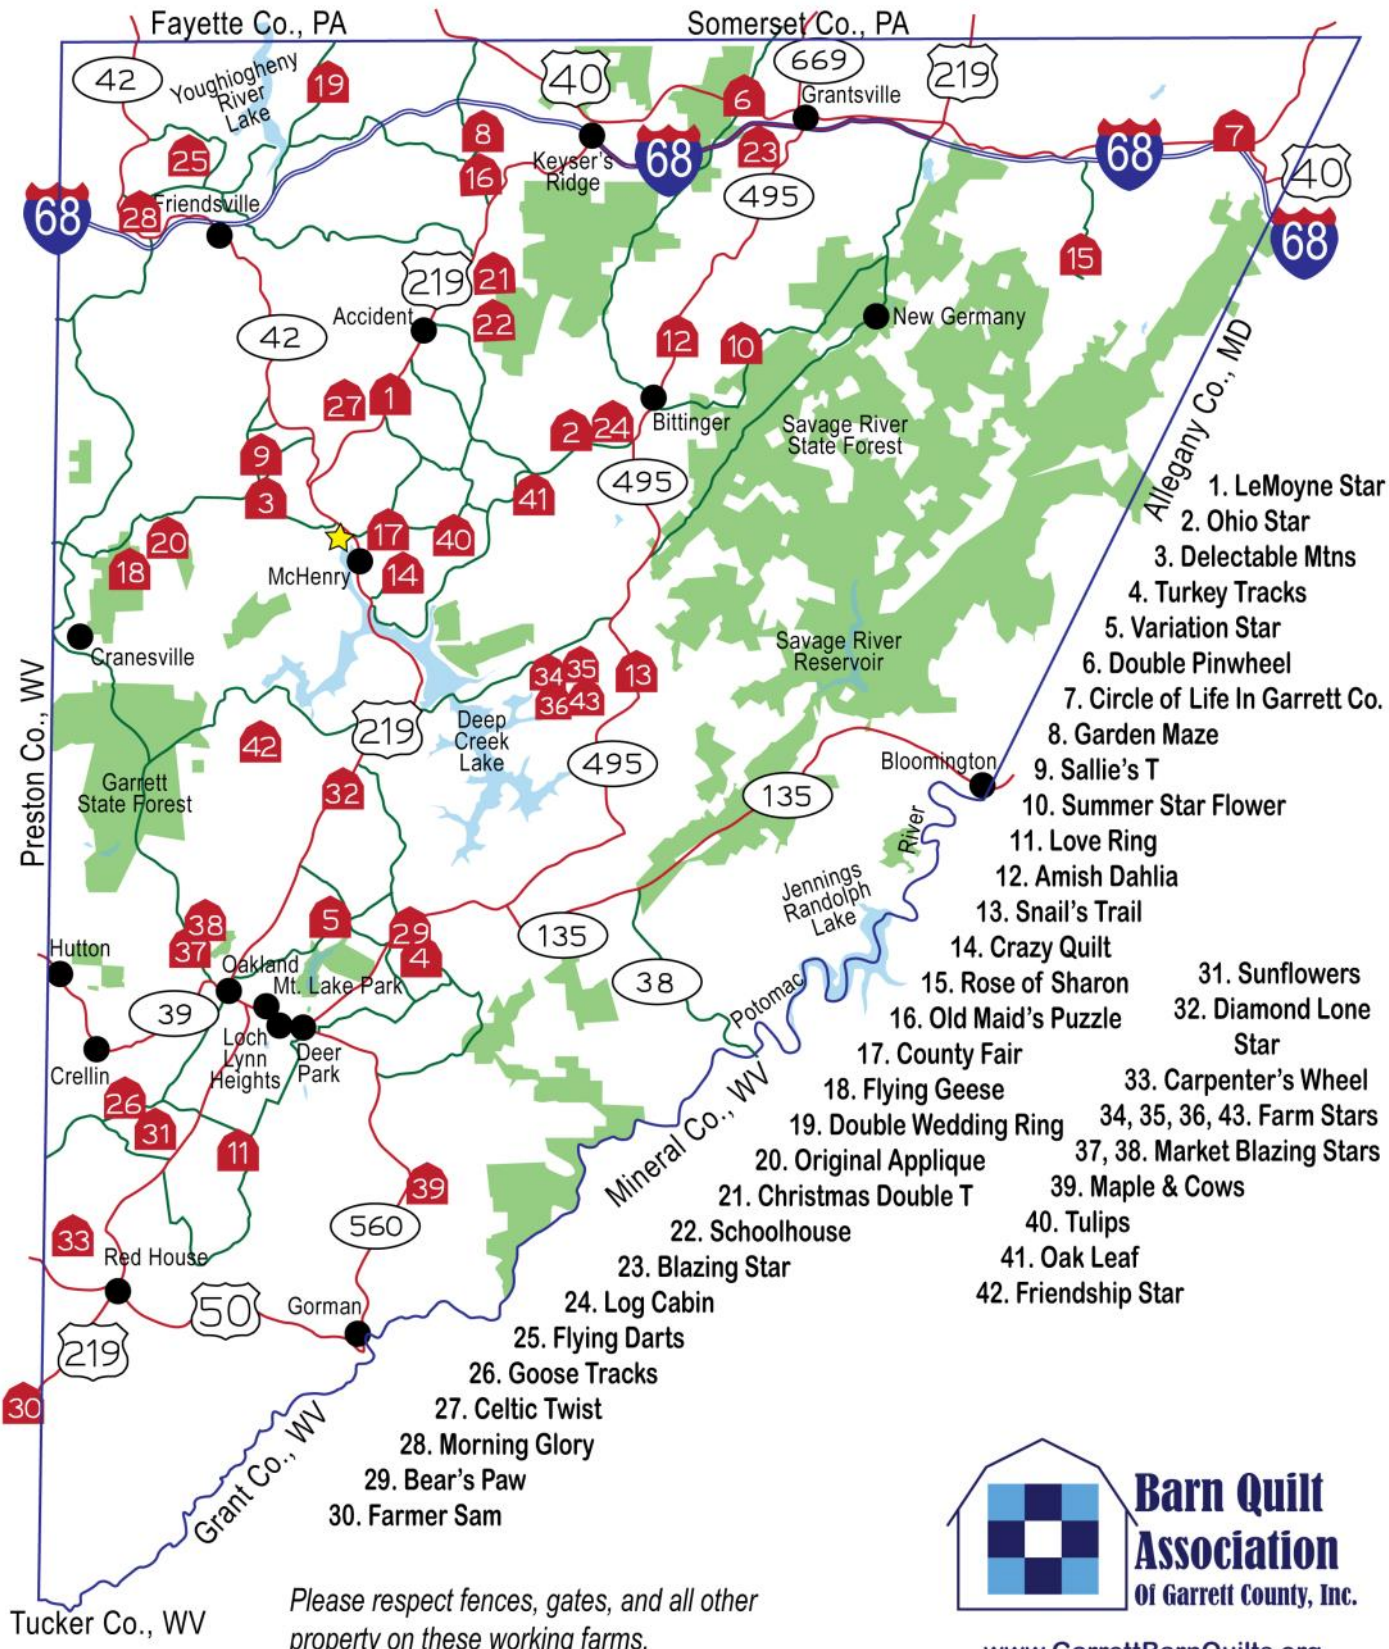

Barn Quilt Tour Map

Barn quilt numbers are in order of their placement on the barns.

1. LeMoyne Star
2. Ohio Star
3. Delectable Mtns
4. Turkey Tracks
5. Variation Star
6. Double Pinwheel
7. Circle of Life In Garrett Co.
8. Garden Maze
9. Sallie's T
10. Summer Star Flower
11. Love Ring
12. Amish Dahlia
13. Snail's Trail
14. Crazy Quilt
15. Rose of Sharon
16. Old Maid's Puzzle
17. County Fair
18. Flying Geese
19. Double Wedding Ring
20. Original Applique
21. Christmas Double T
22. Schoolhouse
23. Blazing Star
24. Log Cabin
25. Flying Darts
26. Goose Tracks
27. Celtic Twist
28. Morning Glory
29. Bear's Paw
30. Farmer Sam
31. Sunflowers
32. Diamond Lone Star
33. Carpenter's Wheel
- 34, 35, 36, 43. Farm Stars
- 37, 38. Market Blazing Stars
39. Maple & Cows
40. Tulips
41. Oak Leaf
42. Friendship Star