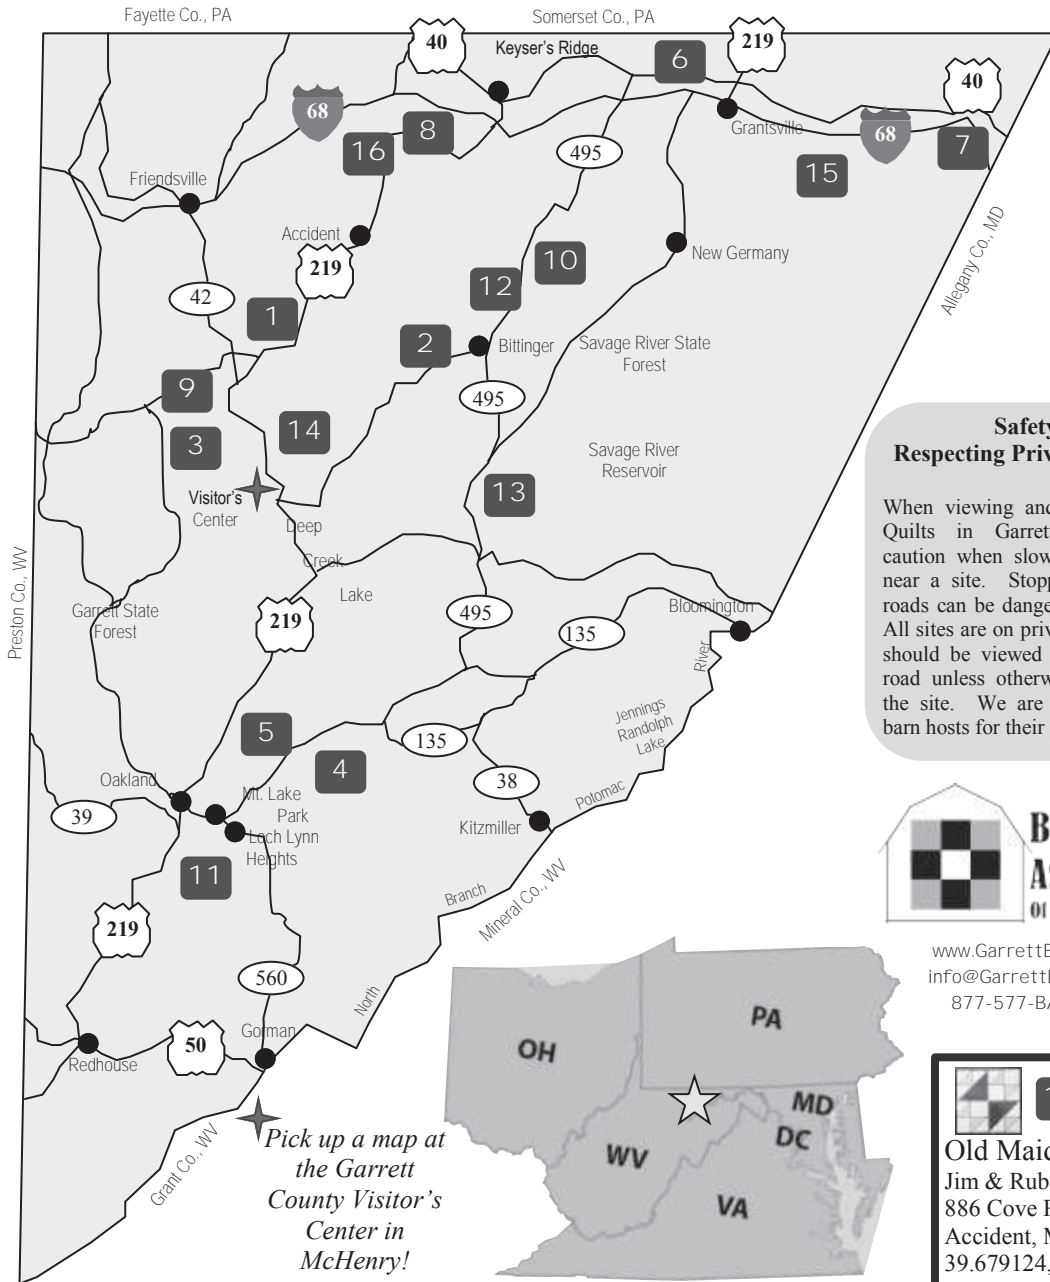

2

Ohio Star

Wendell & Ruth Beitzel
Sponsor: Connie Yingling
7644 Rock Lodge Road
Accident, MD 21520
39.582473,-79.264067

1

LeMoyne Star

Gary & Kate Fratz
Sponsor: Wilma Edwards
27599 Garrett Hwy
Accident, MD 21520
39.592693,-79.351308

6

Double Pinwheel

Jim & Lena Fratz
7880 National Pike
Grantsville, MD 21536
39.702069,-79.184797

7

Circle of Life in Garrett County

Kenney Signs, Inc.
19654-19892 National Pike
Frostburg, MD 21532
39.686912,-78.971529

8

Garden Maze

Bob & Alice Bender
596 Griffith Road
Accident, MD 21520
39.687704,-79.298329

9

Sallie's T

Reed Rodeheaver
Sponsor: Robert & Evelyn Huguely
100 Bishoff Road
Friendsville, MD 21531
39.575395,-79.393687

10

Summer Star Flower

Peter & Anne Watkins
3287 Maynardier Ridge Rd
Grantsville, MD 21536
39.620454,-79.184942

11

Love Ring

Ray & Rachel Miller
1689 Pleasant Valley Road
Oakland, MD 21550
39.354575,-79.397184

12

Amish Dahlia

Joe & Mary Stanton
12421 Bittering Road
Grantsville, MD 21536
39.615822,-79.214902

13

Snail's Trail

Josh & Jolene Custer
Sponsor: Dolores & Hugh Andrew
4056 Bittering Road
Swanton, MD 21561
39.511184,-79.231199

14

Crazy Quilt

Ridgeview Valley
912 Gravelly Run Road
McHenry, MD 21541
39.548447,-79.341978

15

Rose of Sharon

Phil & Lucy Sorensen
6748 Avilton-Lonaconing Rd
Lonaconing, MD 21539
39.650115,-79.042075

Garrett County Barn Quilt Tour

Pick up a map at
the Garrett
County Visitor's
Center in
McHenry!

Safety & Respecting Private Property

When viewing and enjoying Barn Quilts in Garrett County, use caution when stopping or stopping near a site. Stopping along busy roads can be dangerous and illegal. All sites are on private property and should be viewed from the public road unless otherwise indicated at the site. We are indebted to our barn hosts for their generosity.

www.GarrettBarnQuilts.org
info@GarrettBarnQuilts.org
877-577-BARN (2276)

16

Old Maid's Puzzle

Jim & Ruby Margroff
886 Cove Road
Accident, MD 21536
39.679124,-79.298297