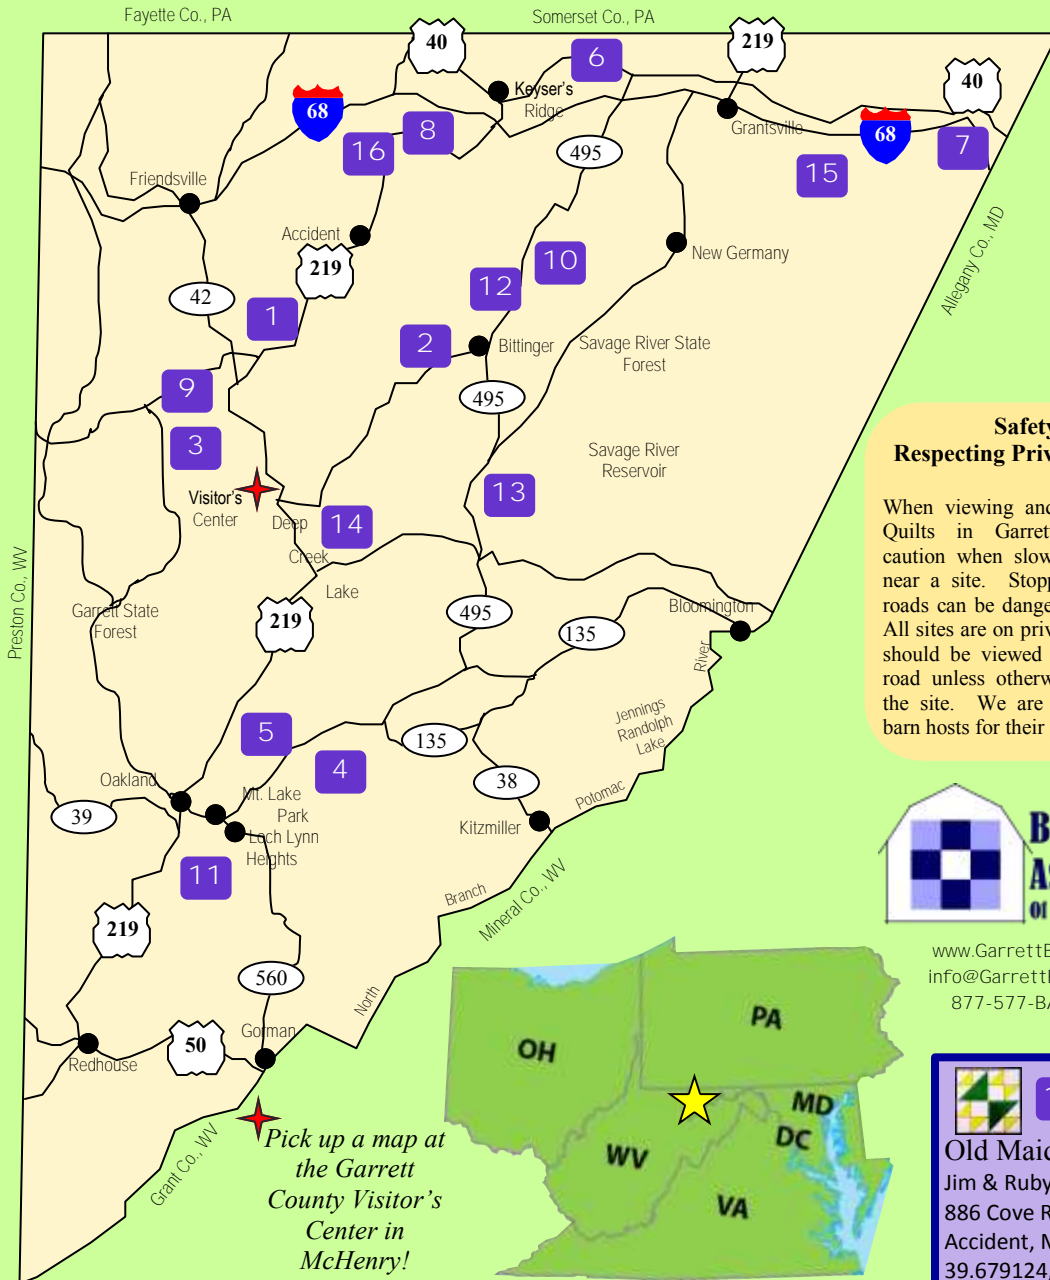

2

Ohio Star

Wendell & Ruth Beitzel
Sponsor: Connie Yingling
7644 Rock Lodge Road
Accident, MD 21520
39.582473, -79.264067

1

LeMoyné Star

Gary & Kate Fratz
Sponsor: Wilma Edwards
27599 Garrett Hwy
Accident, MD 21520
39.592693, -79.351308

6

Double Pinwheel

Jim & Lena Fratz
7880 National Pike
Grantsville, MD 21536
39.702069, -79.184797

7

Circle of Life in Garrett County

Kenney Signs, Inc.
19654-19892 National Pike
Frostburg, MD 21532
39.686912, -78.971529

8

Garden Maze

Bob & Alice Bender
596 Griffith Road
Accident, MD 21520
39.687704, -79.298329

9

Sallie's T

Reed Rodeheaver
Sponsor: Robert & Evelyn Hugueley
100 Bishoff Road
Friendsville, MD 21531
39.575395, -79.393687

10

Summer Star Flower

Peter & Anne Watkins
3287 Maynardier Ridge Rd
Grantsville, MD 21536
39.620454, -79.184942

11

Love Ring

Ray & Rachel Miller
1689 Pleasant Valley Road
Oakland, MD 21550
39.354575, -79.397184

12

Amish Dahlia

Joe & Mary Stanton
12421 Bittering Road
Grantsville, MD 21536
39.615822, -79.214902

13

Snail's Trail

Josh & Jolene Custer
Sponsor: Dolores & Hugh Andrew
4056 Bittering Road
Swanton, MD 21561
39.511184, -79.231199

14

Crazy Quilt

Ridgeview Valley
912 Gravelly Run Road
McHenry, MD 21541
39.548447, -79.341978

15

Rose of Sharon

Phil & Lucy Sorensen
6748 Avilton-Lonaconing Rd
Lonaconing, MD 21539
39.650115, -79.042075

Garrett County Barn Quilt Tour

Safety & Respecting Private Property

When viewing and enjoying Barn Quilts in Garrett County, use caution when slowing or stopping near a site. Stopping along busy roads can be dangerous and illegal. All sites are on private property and should be viewed from the public road unless otherwise indicated at the site. We are indebted to our barn hosts for their generosity.

**Barn Quilt Association
of Garrett County, Inc.**

www.GarrettBarnQuilts.org
info@GarrettBarnQuilts.org
877-577-BARN (2276)

Pick up a map at the Garrett County Visitor's Center in McHenry!

16

Old Maid's Puzzle

Jim & Ruby Margroff
886 Cove Road
Accident, MD 21536
39.679124, -79.298297