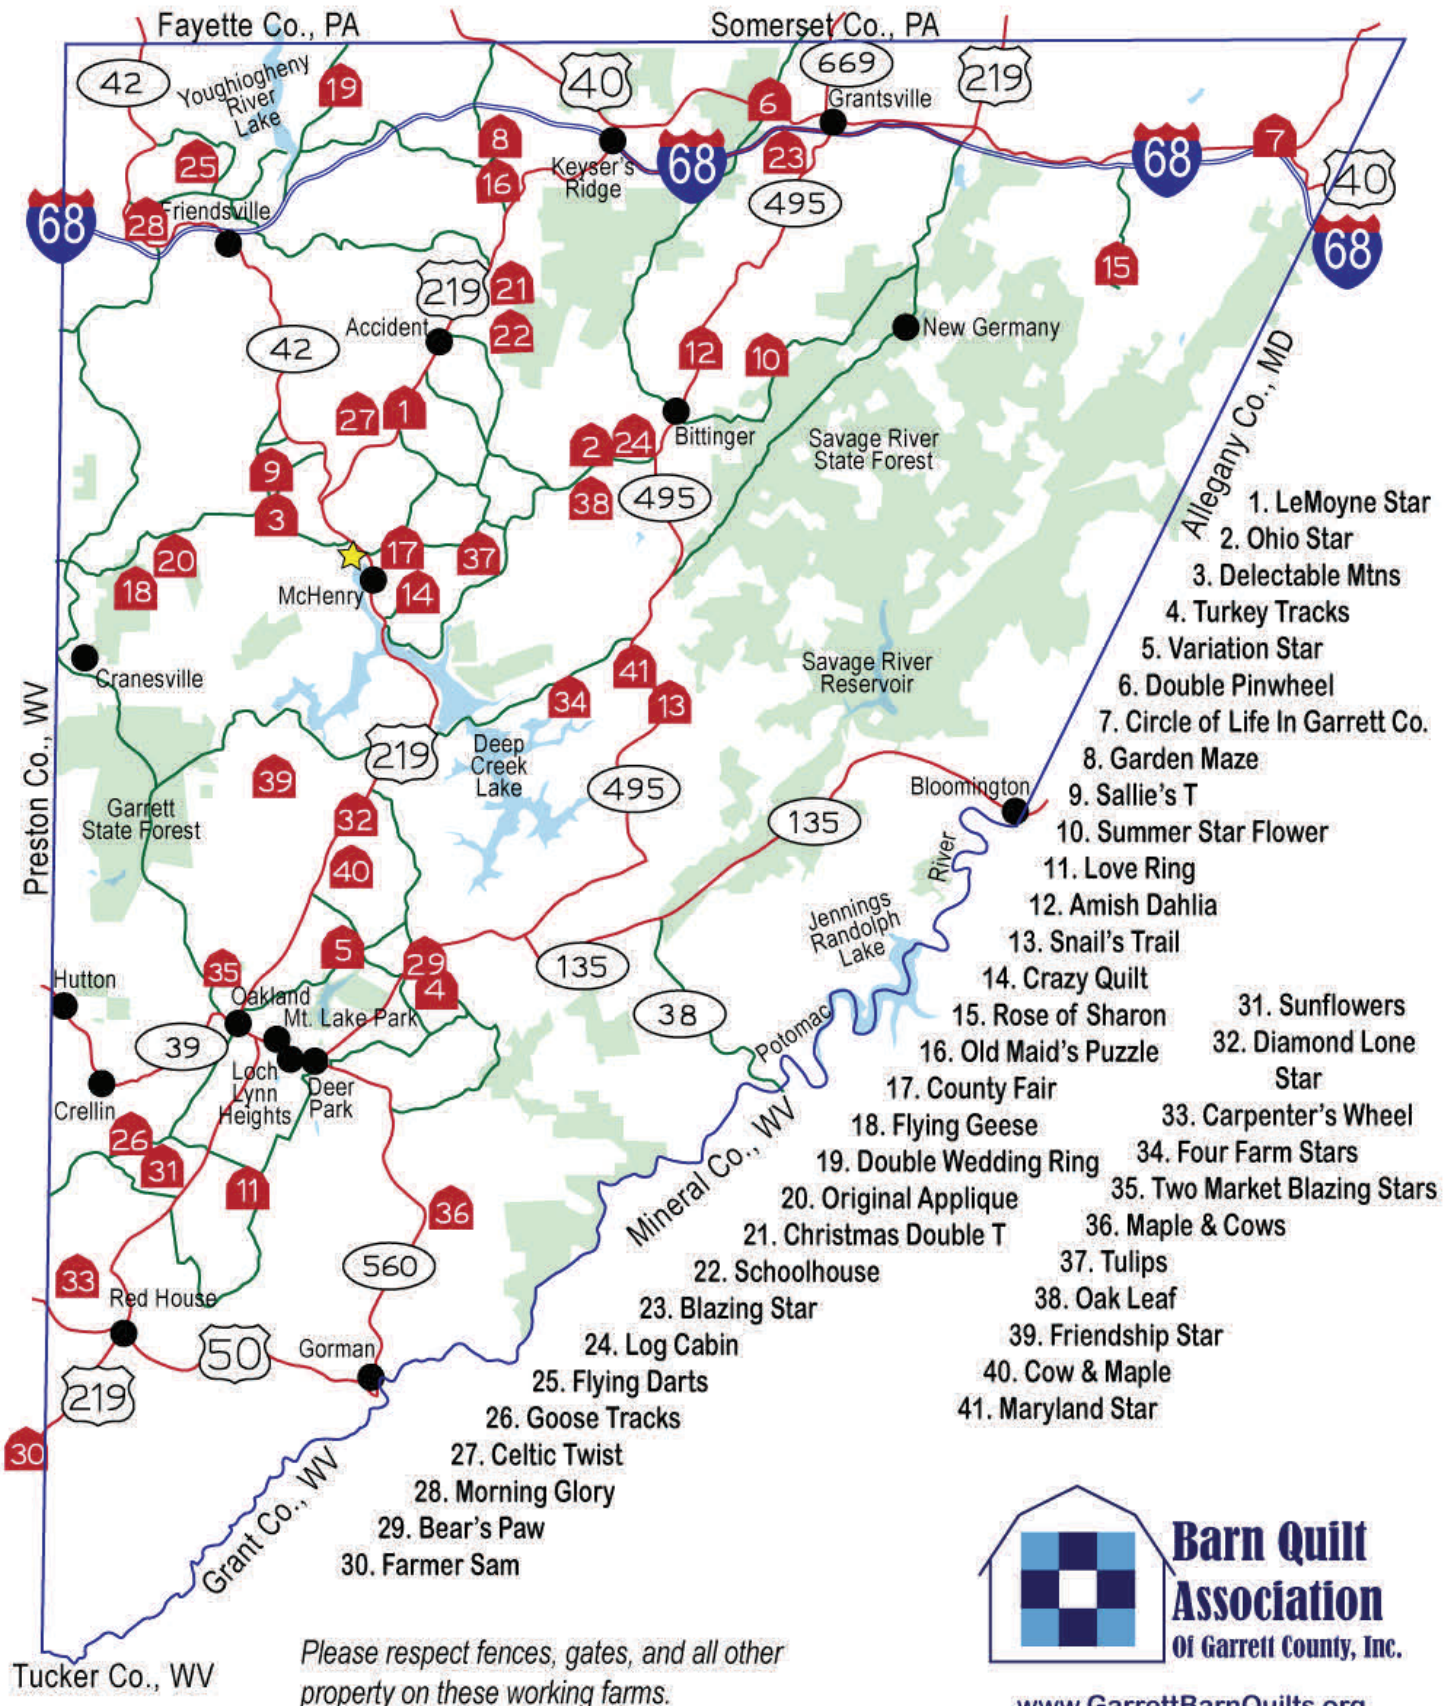

Barn Quilt Tour Map

Barn quilt numbers are in order of their placement on the barns.

1. LeMoine Star
2. Ohio Star
3. Delectable Mtns
4. Turkey Tracks
5. Variation Star
6. Double Pinwheel
7. Circle of Life In Garrett Co.
8. Garden Maze
9. Sallie's T
10. Summer Star Flower
11. Love Ring
12. Amish Dahlia
13. Snail's Trail
14. Crazy Quilt
15. Rose of Sharon
16. Old Maid's Puzzle
17. County Fair
18. Flying Geese
19. Double Wedding Ring
20. Original Applique
21. Christmas Double T
22. Schoolhouse
23. Blazing Star
24. Log Cabin
25. Flying Darts
26. Goose Tracks
27. Celtic Twist
28. Morning Glory
29. Bear's Paw
30. Farmer Sam
31. Sunflowers
32. Diamond Lone Star
33. Carpenter's Wheel
34. Four Farm Stars
35. Two Market Blazing Stars
36. Maple & Cows
37. Tulips
38. Oak Leaf
39. Friendship Star
40. Cow & Maple
41. Maryland Star

Please respect fences, gates, and all other property on these working farms.

Barn Quilt Association
Of Garrett County, Inc.

www.GarrettBarnQuilts.org